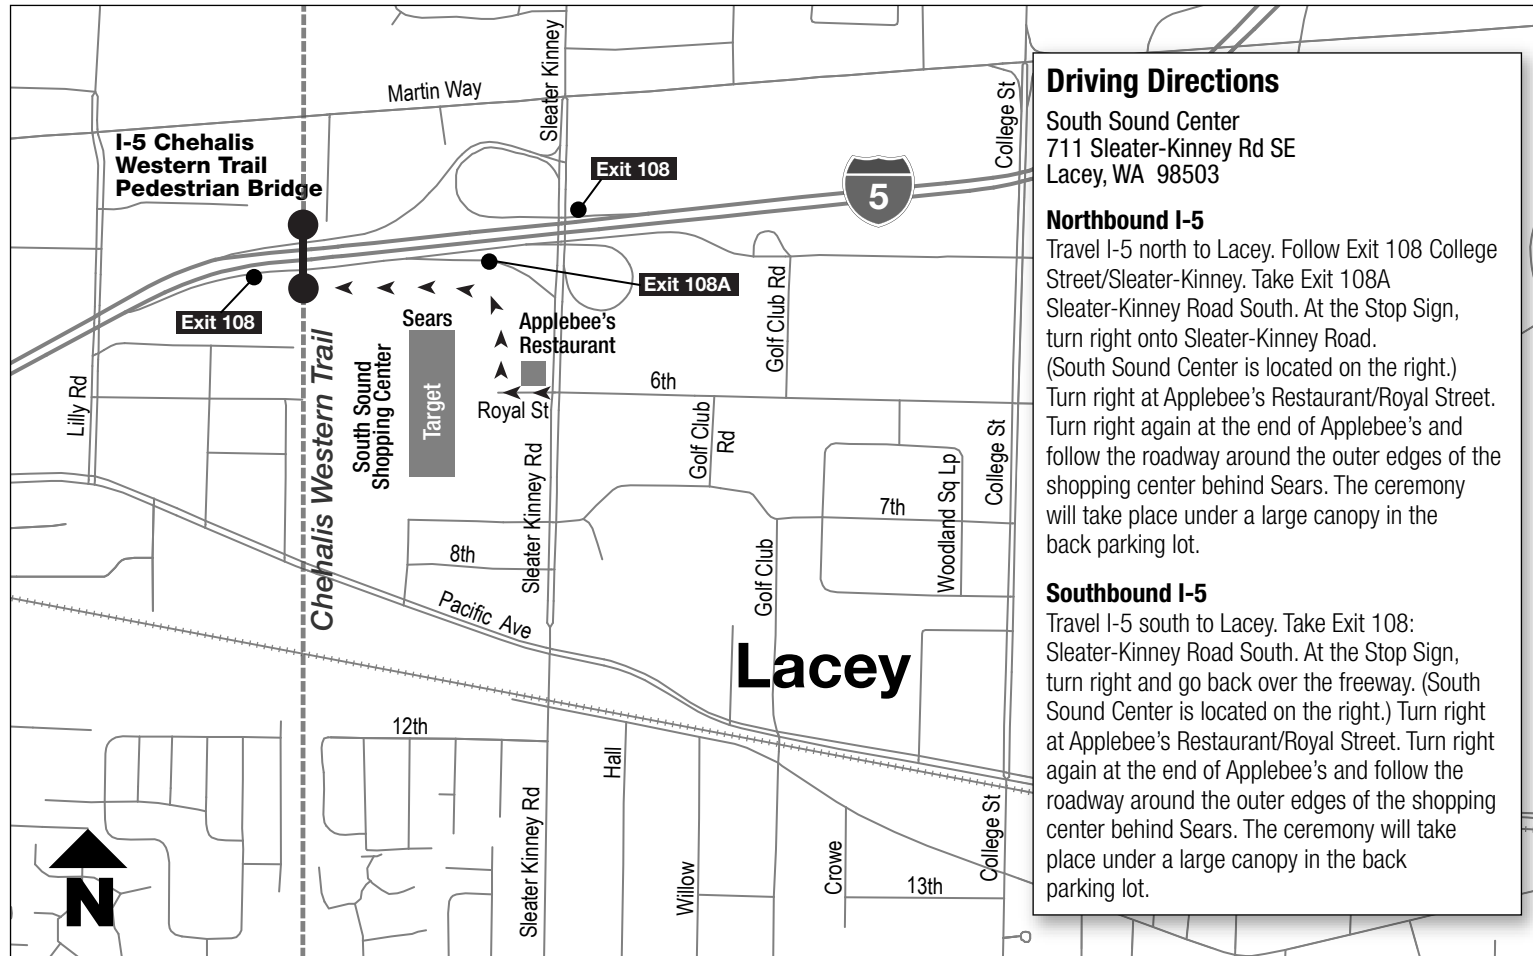

Location of Chehalis-Western Trail I-5 Bridge Ribbon Cutting Ceremony

Driving Directions

South Sound Center
711 Sleater-Kinney Rd SE
Lacey, WA 98503

Northbound I-5

Travel I-5 north to Lacey. Follow Exit 108 College Street/Sleater-Kinney. Take Exit 108A Sleater-Kinney Road South. At the Stop Sign, turn right onto Sleater-Kinney Road. (South Sound Center is located on the right.) Turn right at Applebee's Restaurant/Royal Street. Turn right again at the end of Applebee's and follow the roadway around the outer edges of the shopping center behind Sears. The ceremony will take place under a large canopy in the back parking lot.

Southbound I-5

Travel I-5 south to Lacey. Take Exit 108: Sleater-Kinney Road South. At the Stop Sign, turn right and go back over the freeway. (South Sound Center is located on the right.) Turn right at Applebee's Restaurant/Royal Street. Turn right again at the end of Applebee's and follow the roadway around the outer edges of the shopping center behind Sears. The ceremony will take place under a large canopy in the back parking lot.